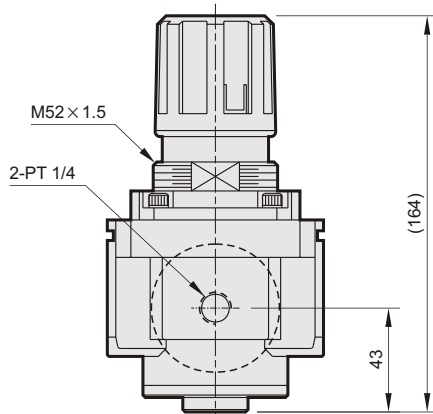

MAR500 series

AIR UNITS (R. UNIT)

Symbol:

Specification:

Model	MAR500	
Bore No.	20A	25A
Port size	PT 3/4	PT 1
Medium	Air	
Operating pressure range	0~9.9 kgf/cm ² (0~0.99 MPa)	
Proof pressure	15 kgf/cm ² (1.5 MPa)	
Regulation pressure range	0.5~8.5 kgf/cm ² (0.05~0.85 MPa)	
Ambient temperature	-5~+60°C (No freezing)	
Attachment	Pressure gauge	
Weight	250g	

Order example:

MAR500 — 20A — BSP

MODEL

BORE SIZE
20A: PT 3/4
25A: PT 1

PORT THREAD
Blank: PT thread
BSP: BSP thread
NPT: NPT thread

Flow feature: