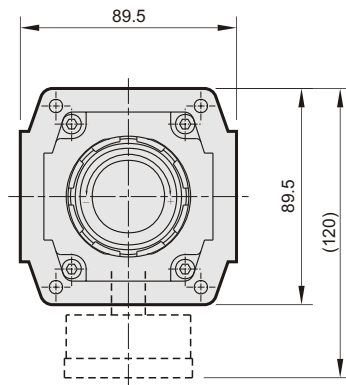

MAR500 series

AIR UNITS (R. UNIT)

Symbol:

Specification:

Model	MAR500	
Bore No.	20A	25A
Port size	PT 3/4	PT 1
Medium	Air	
Operating pressure range	0~9.9 kgf/cm ² (0~0.99 MPa)	
Proof pressure	15 kgf/cm ² (1.5 MPa)	
Regulation pressure range	0.5~8.5 kgf/cm ² (0.05~0.85 MPa)	
Ambient temperature	-5~+60°C (No freezing)	
Attachment	Pressure gauge	
Weight	250g	

Order example:

MAR500 — 20A — BSP

MODEL

BORE SIZE
20A: PT 3/4
25A: PT 1

PORT THREAD
Blank: PT thread
BSP: BSP thread
NPT: NPT thread

Flow feature: